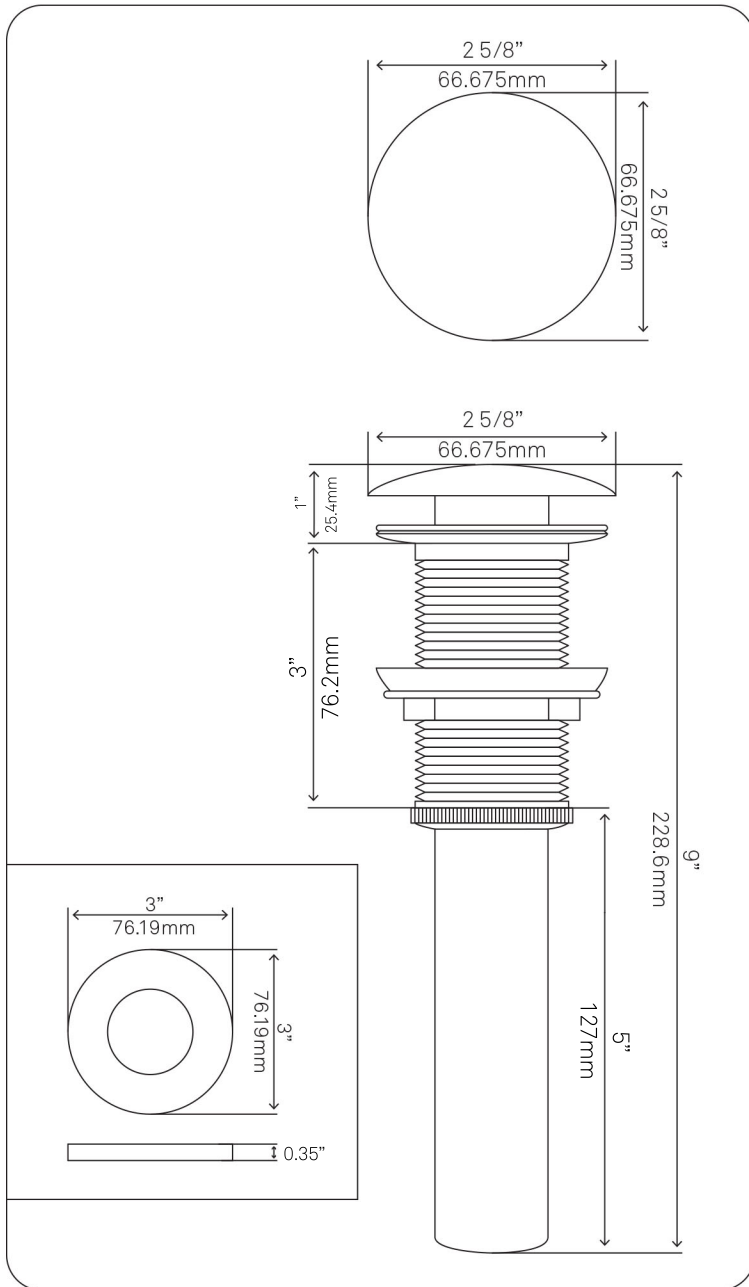

NOTES

Novatto reserves the right (1) to make changes in specifications and materials, and (2) to change or discontinue models, both without notice or obligation. Dimensions are for reference only, see www.NovattoInc.com for finish options and product availability.

Novatto Inc
TOLL FREE 844.404.4242
www.NovattoInc.com