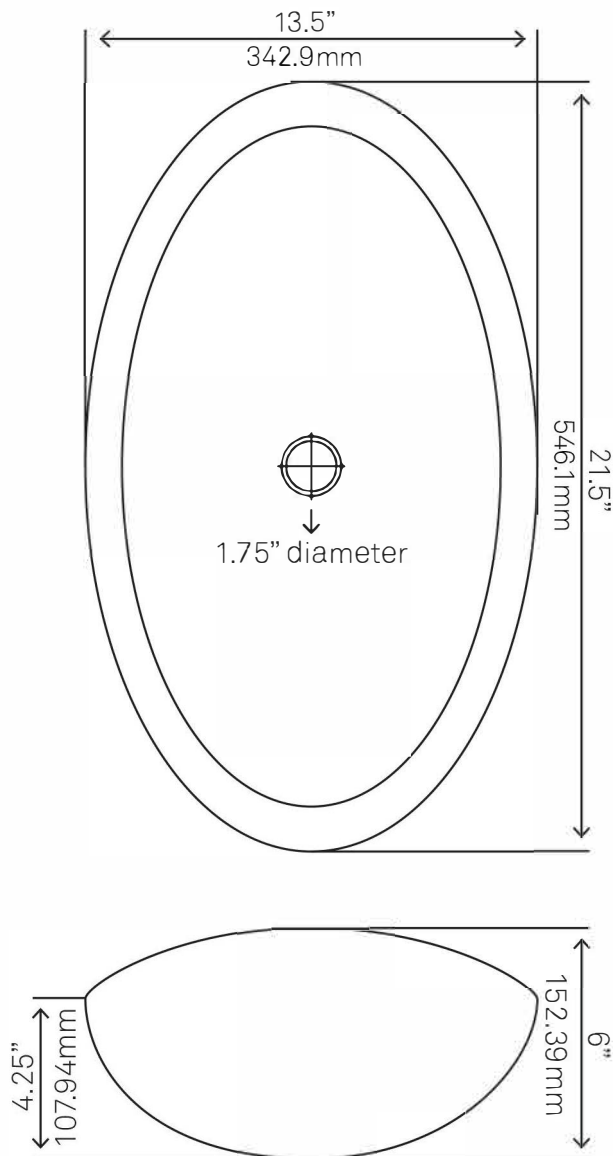

NOVATTO

**NOHP-G008-8031 RENA
Glass Vessel Bathroom Sink**

Requested By:

Specific Features:

STANDARD SPECIFICATIONS:

- Oval slipper hand painted vessel sink
- Copper and black tones
- High tempered glass
- Stain and scratch resistant inside
- Textured painted outside
- Above counter installation
- Standard U.S. plumbing connection
- 1.75-inch drain opening
- Novatto faucet and drain sold separately

Novatto Inc
TOLL FREE 844.404.4242
www.NovattoInc.com

PUD-MB-MR Vessel Sink Pop-Up Drain and Mounting Ring, Matte Black

Requested By: _____

Specific Features: _____

STANDARD SPECIFICATIONS:

- Clicker pop-up vessel sink drain and mounting ring
- Matte Black finish
- Solid brass construction
- Includes rubber seals and fastener for installation
- 9-inches total pop-up length
- Fits any standard 1.75-inch drain opening
- cUPC